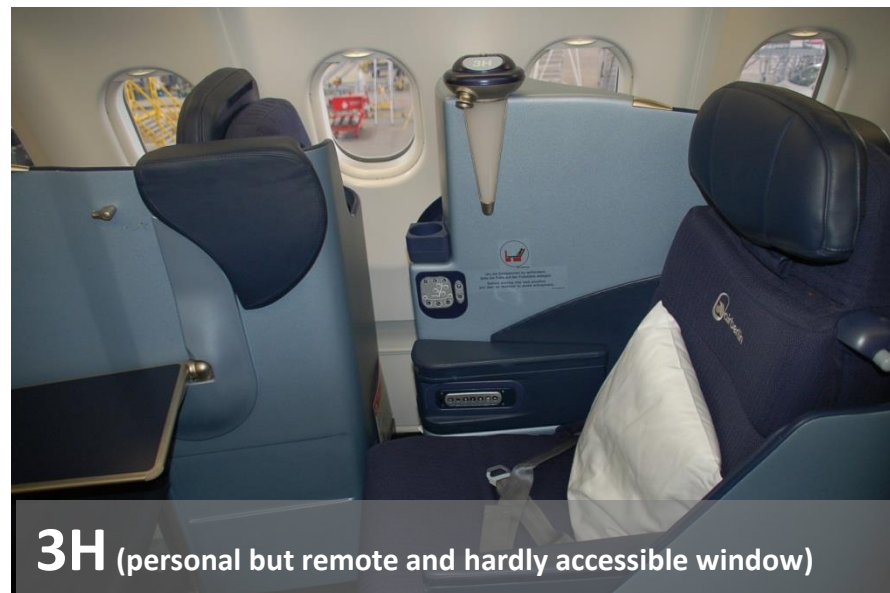

 **airberlin.com**
Your Airline.

1 E/F (3E/F and 5E/F are similar)

Kabinenkonfiguration vorbehaltlich Änderungen. Cabin configuration subject to change.

3C (personal but remote and hardly accessible window)

3H (personal but remote and hardly accessible window)

— AIREVENTS.DE —
POLARFLUG

Polar Deluxe Window: 2A, 2K, 4A, 4K, 6A

Polar Deluxe Aisle

with personal window access: 5C, 5H

Polar Deluxe Inner Seat:

1 E/F, 2D/G, 3C/E/F/H, 4D/G, 5E/F

 **airberlin.com**
Your Airline.

Polar Deluxe Class inner and aisle seats

2D (2G is similar)

5E/F (1E/F and 3E/F are similar)

4D (4G is similar)

Kabinenkonfiguration vorbehaltlich Änderungen. Cabin configuration subject to change.