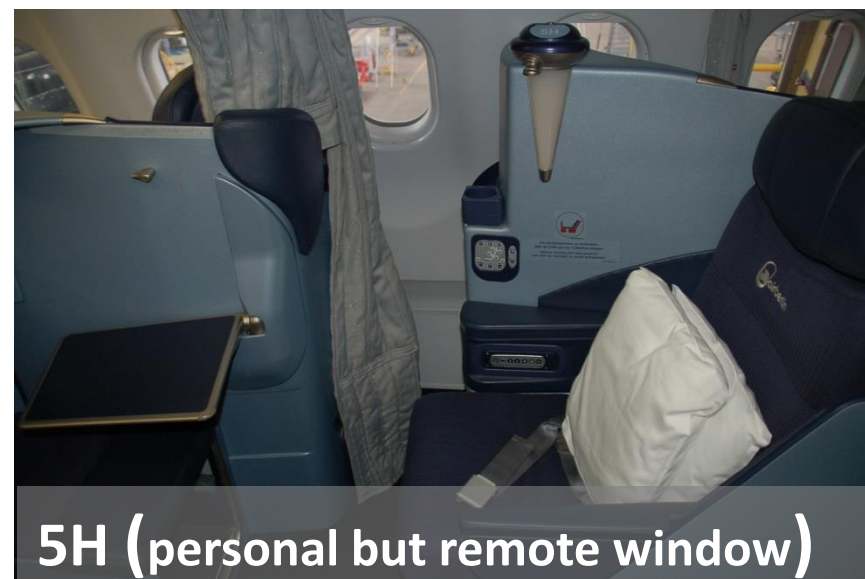

Polar Deluxe Inner Seat:

1 E/F, 2D/G, 3C/E/F/H, 4D/G, 5E/F

6A

5C (personal but remote window)

5H (personal but remote window)

Kabinenkonfiguration vorbehaltlich Änderungen. Cabin configuration subject to change.