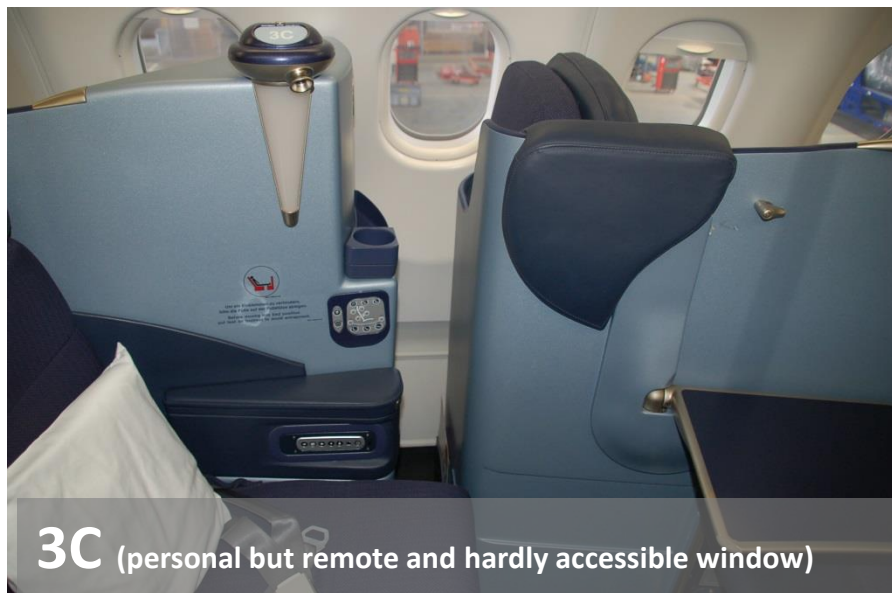

— AIREVENTS.DE —
POLARFLUG

Polar Deluxe Window: 2A, 2K, 4A, 4K, 6A

Polar Deluxe Aisle

with personal window access: 5C, 5H

Polar Deluxe Inner Seat:

1 E/F, 2D/G, 3C/E/F/H, 4D/G, 5E/F

Polar Deluxe Class (inner and aisle seats)

 **airberlin.com**
Your Airline.

1 E/F (3E/F and 5E/F are similar)

Kabinenkonfiguration vorbehaltlich Änderungen. Cabin configuration subject to change.

3C (personal but remote and hardly accessible window)

3H (personal but remote and hardly accessible window)

— AIREVENTS.DE —
POLARFLUG

Polar Deluxe Window: 2A, 2K, 4A, 4K, 6A

Polar Deluxe Aisle

with personal window access: 5C, 5H

Polar Deluxe Inner Seat:

1 E/F, 2D/G, 3C/E/F/H, 4D/G, 5E/F