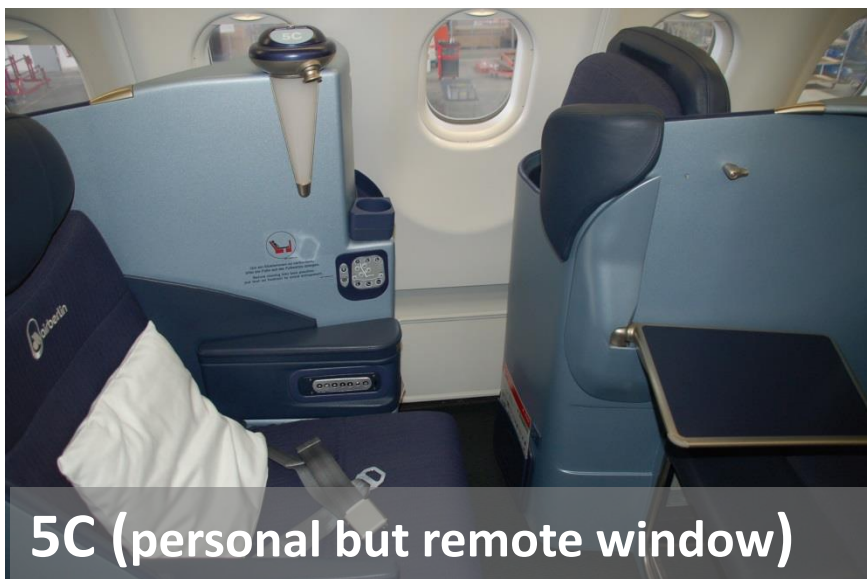

 **airberlin.com**
Your Airline.

Polar Deluxe Class inner and aisle seats

2D (2G is similar)

5E/F (1E/F and 3E/F are similar)

4D (4G is similar)

Kabinenkonfiguration vorbehaltlich Änderungen. Cabin configuration subject to change.

— AIREVENTS.DE —
POLARFLUG

Polar Deluxe Class

Window Seat 6A, aisle seats 5C/H with personal (but remote) window

Polar Deluxe Window: 2A, 2K, 4A, 4K, 6A

Polar Deluxe Aisle

with personal window access: 5C, 5H

Polar Deluxe Inner Seat:

1 E/F, 2D/G, 3C/E/F/H, 4D/G, 5E/F

6A

5C (personal but remote window)

5H (personal but remote window)

Kabinenkonfiguration vorbehaltlich Änderungen. Cabin configuration subject to change.