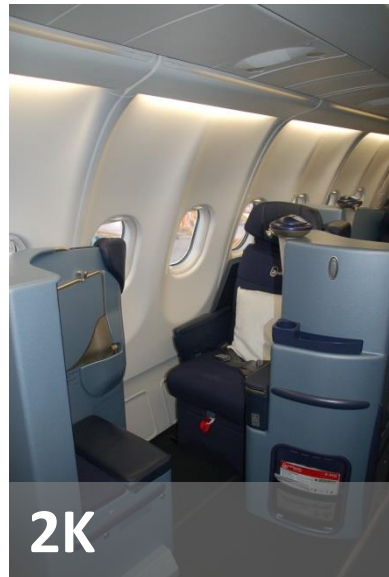

Polar Deluxe Class Window Seats 2A/K, 4 A/K